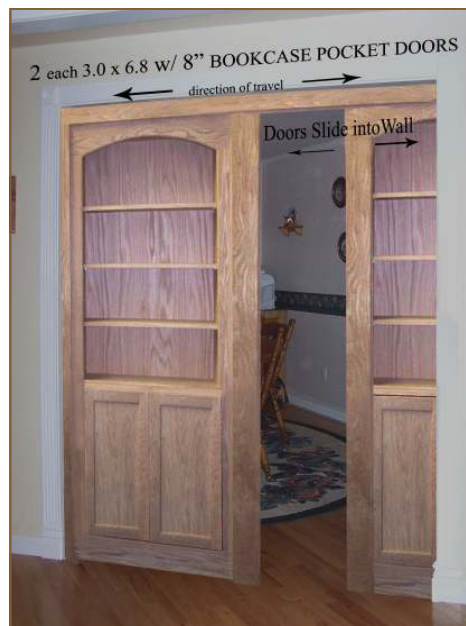

## Bookcase Pocket Doors

***CBR**  
Introduces  
Another  
Innovative and Unique  
Custom Designed  
Bookcase Door*

- Doors Slide into the wall to allow access to the full opening
- Cabinet depth minimum 4" ...for 6" wall
- Cabinet depth maximum 10" ...for 12" wall
- Your Choice of Wood and Design
- Solid Wood or Glass Panel Cabinet Doors for Upper and Lower Doors
- Wood and Glass Shelves available
- Lighting Option
- Appears as a Built In Bookcase/Curio cabinet

- Excellent choice for New Construction or Remodel
- Single and Double Doors Available
- Door and Pocket Frames shipped assemble ready to install
- Hides the room behind. Appears as a Built In Wall Unit
- Quite, Smooth Operating, Heavy Duty Hardware designed to be maintenance free
- Electromagnetic Locking Option w/ remote available
- Industry standard or Custom size rough openings
- Building Quality Products for Your Home Since 1993

Unlike swinging doors...  
pocket doors take no space  
out of your room to open and close.  
You lose no wall space for decorating  
and furniture arrangement.  
A unique hidden bookcase door.

**Within a 12" wall  
even a secret gun cabinet is possible**